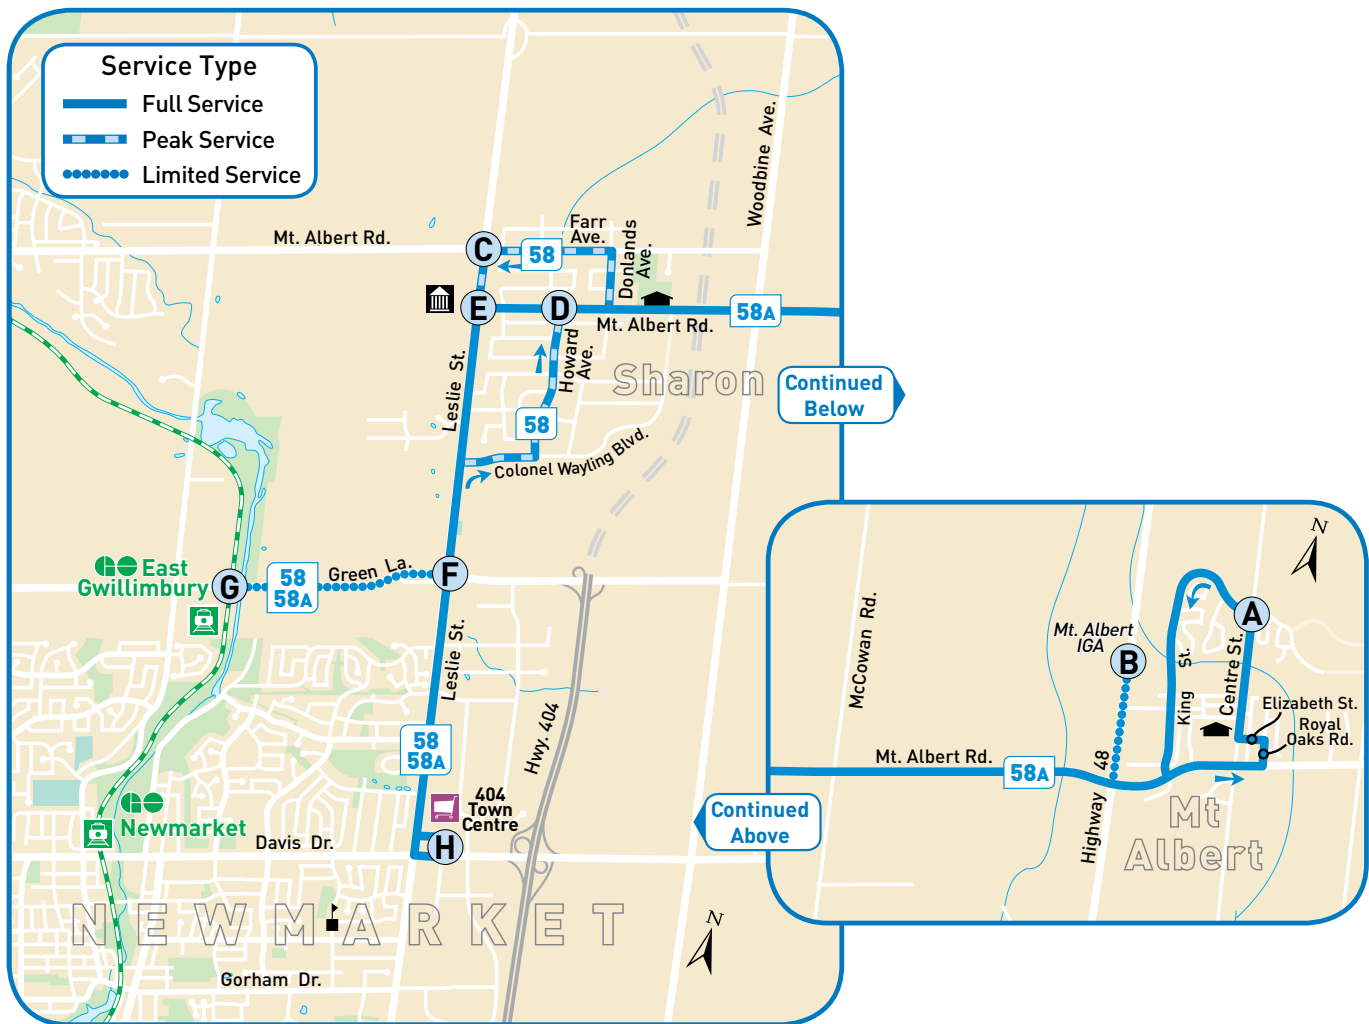

route navigator

58/58A

**LESLIE NORTH/
LESLIE NORTH
VIA MT. ALBERT**

revised schedule

MONDAY TO FRIDAY
Effective September 6, 2009

FOR MORE INFORMATION CALL:

LOCAL 905 762 2100 // TOLL FREE 1 866 MOVE YRT [668 3978]

TTY TELETYPEWRITERS: LOCAL 905 881 5167 // TOLL FREE 1 866 276 7478

www.yrt.ca