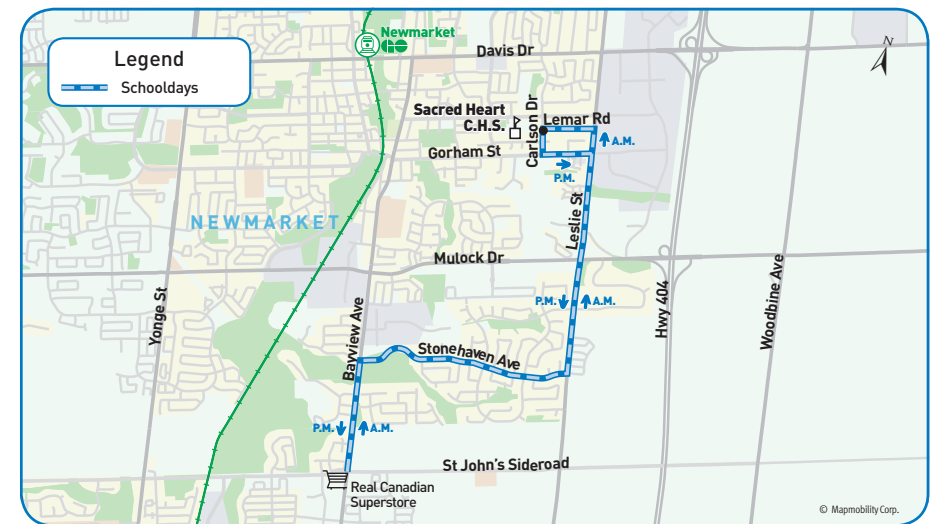

427 arrives
at Sacred Heart H.S.

↑ School days

Bus Stop Number ↓	Bayview Ave. & St. John's Sdrd.	Bayview Ave. & Stonehaven Ave.	Leslie St. & Stonehaven Ave.	Sacred Heart High School
	2221	2223	5016	5826
	7:30	7:35	7:45	7:55
	7:35	7:40	7:50	8:00

427 departs
from Sacred Heart H.S.

↓ School days

Bus Stop Number ↓	Sacred Heart High School	Leslie St. & Stonehaven Ave.	Bayview Ave. & Stonehaven Ave.	Bayview Ave. & St. John's Sdrd.
	5826	2274	2279	2253
	2:35	2:45	2:55	3:00
	2:40	2:50	3:00	3:05

School days

Effective September 7, 2010

Map Legend

- Direction of Travel
- 🚌 Bus Terminal
- 🎓 College/University
- 🏥 Hospital
- 🏛️ Municipal Office
- 🎓 Secondary School
- ⌚ Time Point
- 🚶 GO Station
- 🏠 Community Centre
- 📖 Library
- 🚗 Park & Ride
- 🛒 Shopping Centre