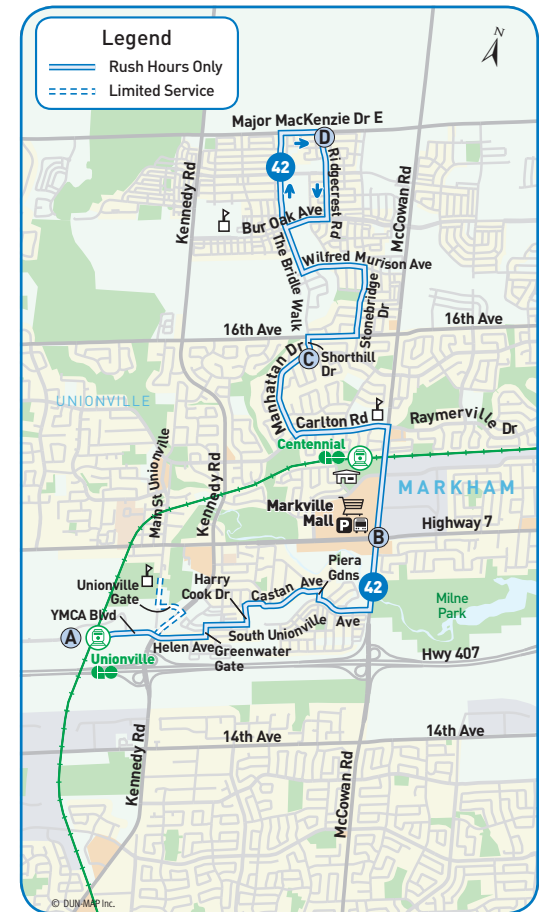

## southbound to Unionville GO Station

Weekdays

Major Mac Dr. & Ridgcrest Rd. 2971	Manhattan Dr. & Shorthill Dr. 6045	Hwy 7 & McCowan Rd. 1830	Unionville GO Station 4171
D	C	B	A
<b>Morning</b>			
*5:55	6:01	6:10	6:20
*6:35	6:41	6:50	7:00
*7:05	7:11	7:20	7:30
*7:40	7:46	7:55	8:05
^8:05	8:11	8:20	8:30
8:35	8:41	8:50	9:00
<b>Afternoon</b>			
3:30	3:36	3:45	3:55
4:00	4:06	4:15	4:25
4:30	4:36	4:45	4:55
5:00	5:06	5:15	5:25
5:35	5:41	5:50	6:00
6:00	6:06	6:15	6:25
6:35	6:41	6:50	7:00
7:10	7:16	7:25	7:35

## northbound to Major MacKenzie Dr.

Weekdays

Unionville GO Station 4171	Hwy 7 & McCowan Rd. 3098	Manhattan Dr. & Shorthill Dr. 6034	Major Mac Dr. & Ridgcrest Rd. 2971
A	B	C	D
<b>Morning</b>			
6:10	6:20	6:29	6:35
6:40	6:50	6:59	7:05
7:15	7:25	7:34	7:40
7:40	7:50	7:59	8:05
8:10	8:20	8:29	8:35
<b>Afternoon</b>			
3:05	3:15	3:24	3:30
+3:30	3:40	3:49	3:55
4:05	4:15	4:24	4:30
4:35	4:45	4:54	5:00
*5:05	5:15	5:24	5:30
*5:30	5:40	5:49	5:55
*6:05	6:15	6:24	6:30
*6:45	6:55	7:04	7:10

### Schedule Notes

- Service connects with Viva at McCowan Rd./Hwy. 7 and at Unionville GO Station.
- \* Trip meets GO Trains at Unionville GO Station
- ^ Trip extends to Main St. Unionville at the Bill Crothers S.S. entrance, arriving at 8:35 a.m.
- + Trip starts from Main St. Unionville at the Bill Crothers S.S. entrance at 3:20 p.m.

### Map Legend

- Direction of Travel
- Ⓜ Bus Terminal
- 🎓 College/University
- H Hospital
- 🏛 Municipal Office
- 🎓 Secondary School
- A Time Point
- 🚉 GO Station
- 🏠 Community Centre
- 📖 Library
- 🅇 Park & Ride
- 🛒 Shopping Centre