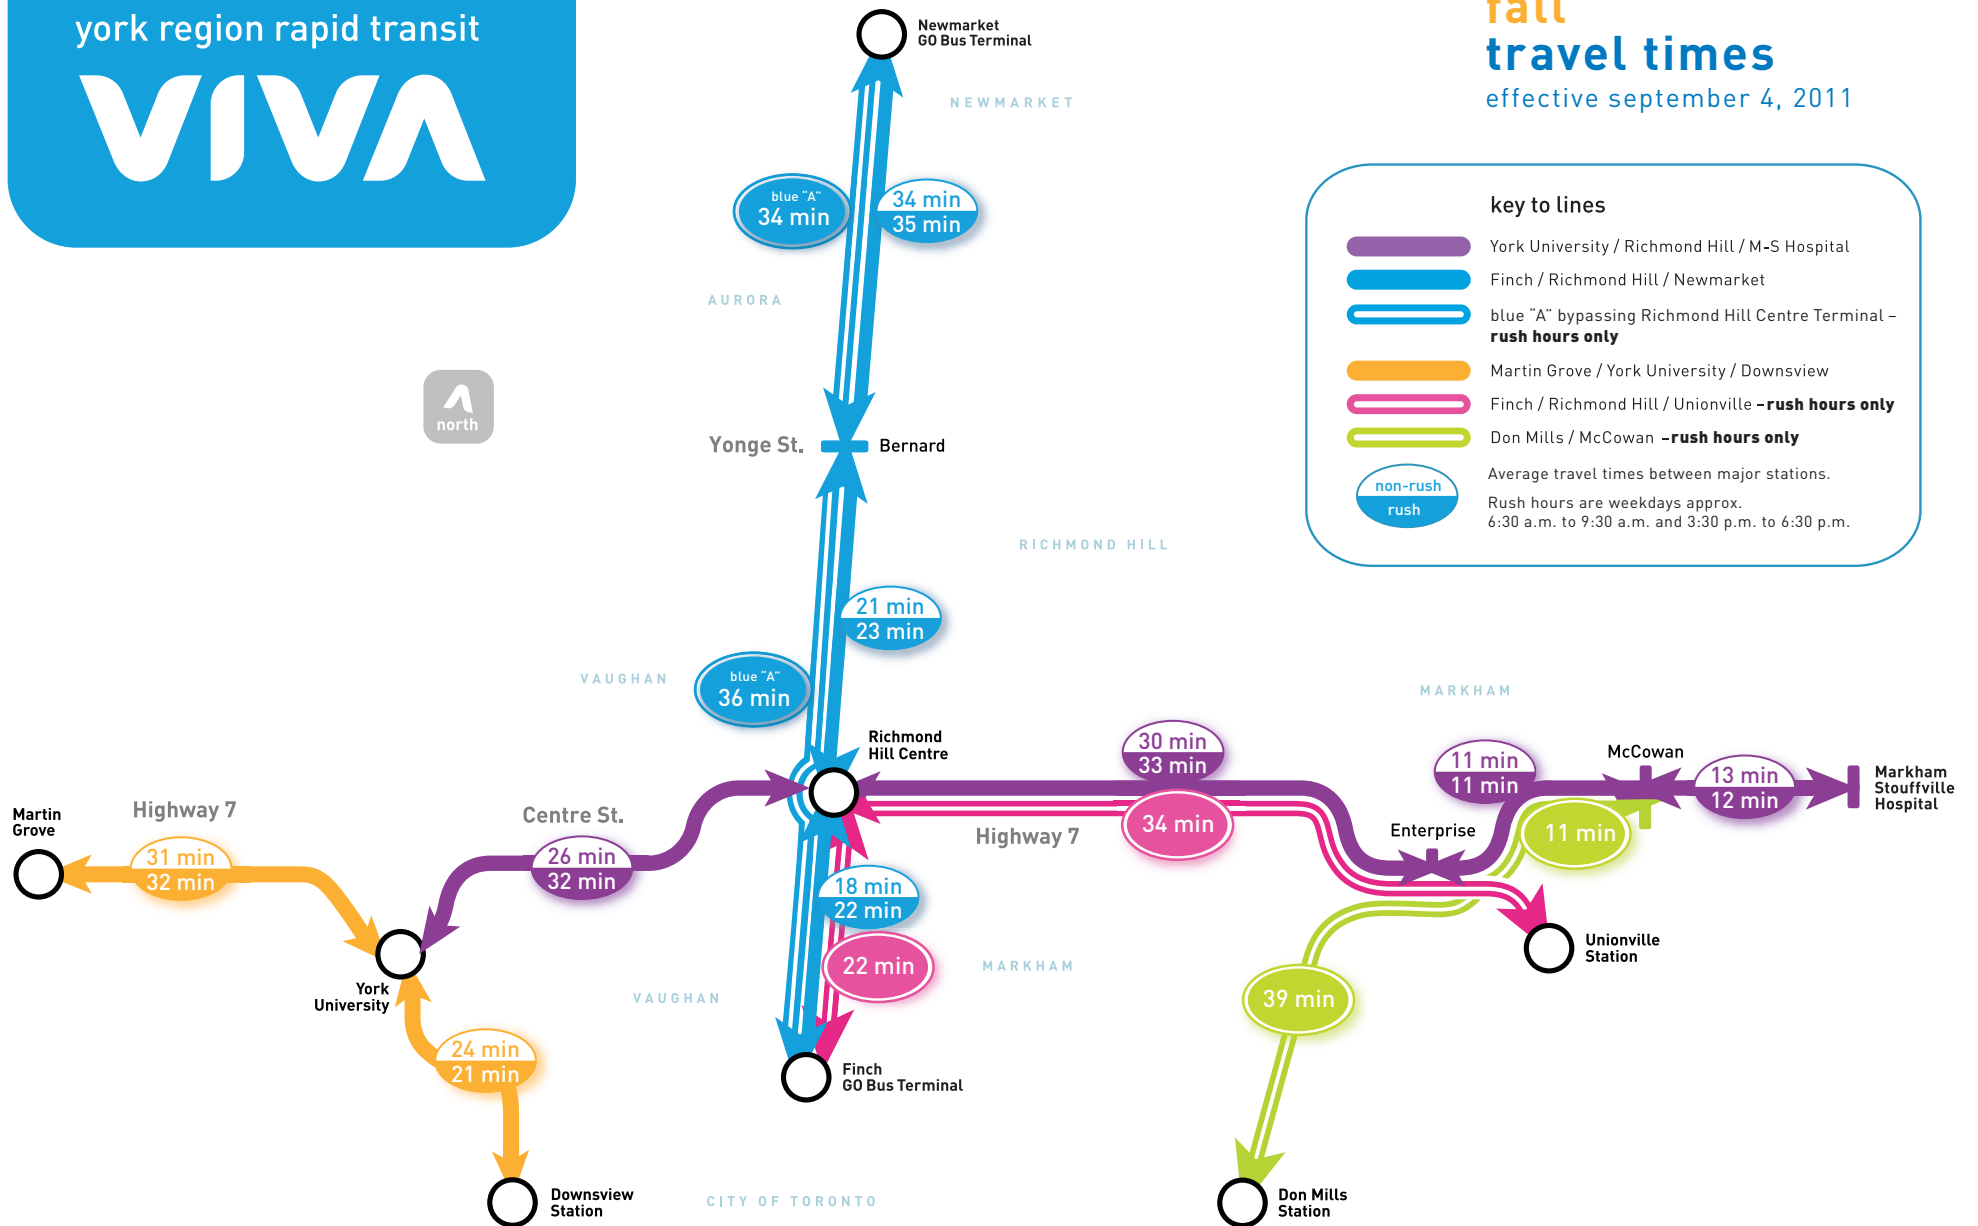

york region rapid transit

VIVA

fall travel times

effective september 4, 2011

all times are approximate and are subject to weather and traffic conditions