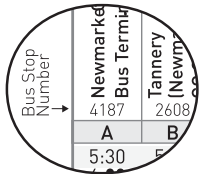

YRT/Viva travel tips

YONGE & MAJOR MAC

How to read your Route Navigator

The top row of your schedule shows all major bus stops along your route. There may be other stops serviced by this route, but they are not shown due to space limitations. Use the Schedule Finder on yrt.ca or call us for more bus stop information.

Each bus stop in York Region has a unique four-digit bus stop number assigned to it. These numbers are posted at your bus stop and appear in schedules with the bus stop name. Your bus stop number can be used to quickly access schedule and real-time information online, by phone, or by emailing RideNow@york.ca with your bus stop number in the subject line.

B

The second row of each schedule shows letters that correspond to major bus stops along your route. Use these letters to help you locate your stop on the Route Navigator map.

*10:32
sw 9:05

If a symbol or small letter is shown, a special note applies for this stop, trip or specific departure time. Please reference the schedule notes displayed at the bottom or to the side of the schedule.

Map Legend

- ➔ Direction of Travel
- ⓐ Time Point
- ⓑ Bus Terminal
- Ⓒ College/University
- Ⓓ Hospital
- Ⓔ Municipal Office
- Ⓕ Secondary School
- Ⓖ GO Station
- Ⓗ Community Centre
- Ⓘ Library
- Ⓜ Park & Ride
- Ⓝ Shopping Centre