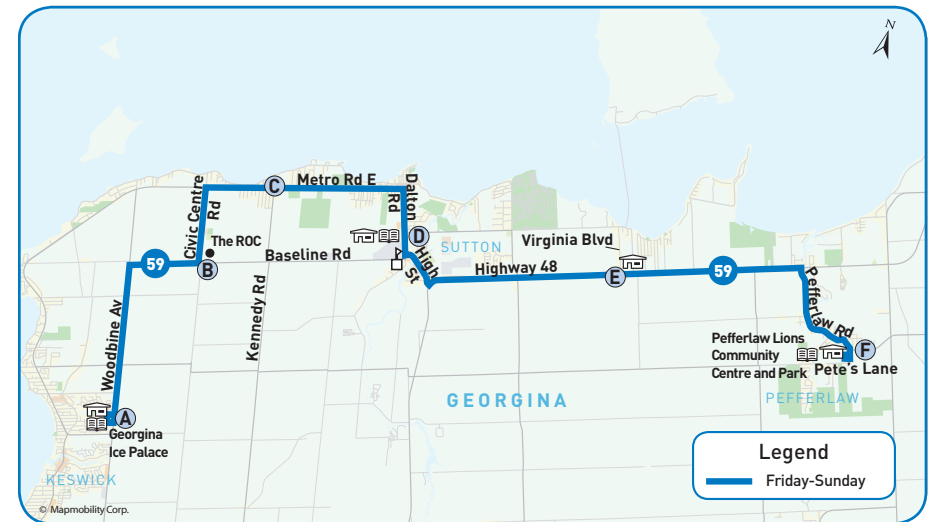

FARE CATEGORY	CASH FARE		10 TICKETS		MONTHLY PASS	
	1 Zone	2 Zone	1 Zone	2 Zone	1 Zone	2 Zone
Adult	$3.50	$4.50	$28.00	$38.00	$115.00	$160.00
High School Student	$3.50	$4.50	$21.00	$31.00	$85.00	$130.00
Senior/Child	$3.50	$4.50	$16.50	$26.50	$50.00	$82.00
Express	$4.00	-	$33.00	-	$140.00	-

GTA	FARE SUPPLEMENTS		
Weekly Pass $54.00	Ride to GO*	Zone Upgrade*	$1.00

* Valid GO Transit fare required. + In addition to regular fares. Effective January 1, 2012. Fares and rates subject to change. No refunds. Visit yrt.ca for YRT/Viva fare category definitions and fare policy.

CALL TOLL FREE
1-866-MOVE-YRT (668-3978)
LOCAL 905-762-2100
Visit us online at: yrt.ca

TTY TELETYPEWRITERS
1-866-276-7478
LOCAL 905-881-5167
Email: transitinfo@york.ca

route navigator

59

The ROC

YORK
REGION
TRANSIT

Friday-Sunday

Effective February 10, 2012

Route 59 – The ROC will be introduced to accommodate customers travelling to the Recreational Outdoor Campus (the ROC) in the Town of Georgina, providing service to Keswick, Sutton and Pefferlaw.

Route 59 will operate Fridays, Saturdays and Sundays/Holidays, as follows:

- Fridays between 4 p.m. and approx. 11 p.m.
- Saturdays between 9:30 a.m. and 11 p.m.
- Sundays/Holidays between 10 a.m. and 6 p.m.

Map Legend

- ➔ Direction of Travel
- ⓐ Time Point
- ⓑ Bus Terminal
- Ⓒ College/University
- Ⓓ Hospital
- Ⓔ Municipal Office
- Ⓕ Secondary School
- Ⓖ GO Station
- Ⓗ Community Centre
- Ⓘ Library
- Ⓜ Park & Ride
- Ⓝ Shopping Centre